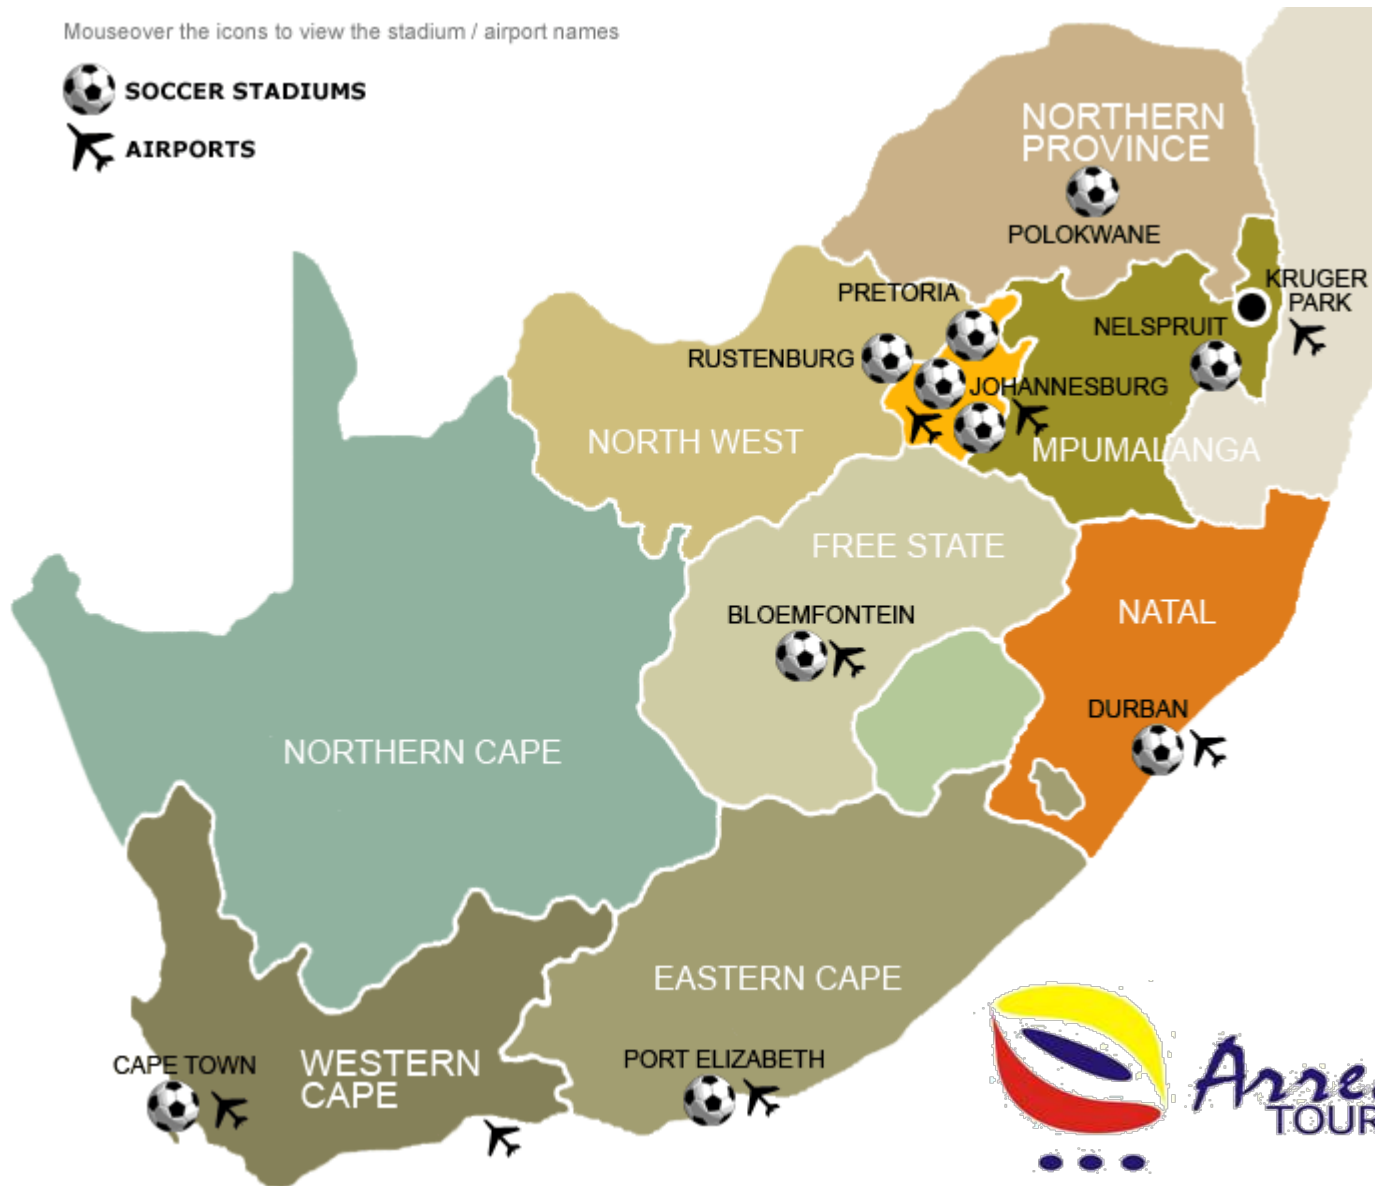

Mouseover the icons to view the stadium / airport names

 **SOCCER STADIUMS**

 **AIRPORTS**

*Arrecife*  
TOURS

# HONDURAS

*En el Mundial*

16 JUN

0130pm

HONDURAS-CHILE

NELSPRUIT

21 JUN

0830pm

## *Transporte Terrestre*

16 JUN

06:00 a.m.

HONDURAS-CHILE

NELSPRUIT

21 JUN

03:00 p.m.

HONDURAS-ESPAÑA

## PARTIDOS OPCIONALES:

11-jun	Uruguay	Francia	CAPE TOWN	*	08:30 p.m.
12-jun	Argentina	Nigeria	JNB-ELLIS PARK	*	04:30 p.m.
14-jun	Holanda	Dinamarca	JNB-SOCCER CITY	*	01:30 p.m.
14-jun	Italia	Paraguay	CAPE TOWN	*	08:30 p.m.
15-jun	Brazil	Corea	JNB-ELLIS PARK	*	08:30 p.m.
17-jun	Argentina	Corea	JNB-SOCCER CITY	*	01:30 p.m.
18-jun	Inglaterra	Algeria	CAPE TOWN	*	08:30 p.m.
18-jun	Estados Unidos	Eslovenia	JNB-ELLIS PARK	*	04:00 p.m.
20-jun	Brazil	Costa de Marfil	JNB-SOCCER CITY	*	08:30 p.m.
21-jun	Portugal	Corea	CAPE TOWN	*	01:30 p.m.
22-jun	Argentina	Grecia	POLOKWANE	**	08:30 p.m.
23-jun	Alemania	Ghana	JNB-SOCCER CITY	*	08:30 p.m.
24-jun	Italia	Eslovaquia	JNB-ELLIS PARK	*	04:00 p.m.
24-jun	Camerun	Italia	CAPE TOWN	*	08:30 p.m.
25-jun	Brazil	Portugal	Durban	***	04:00 pm